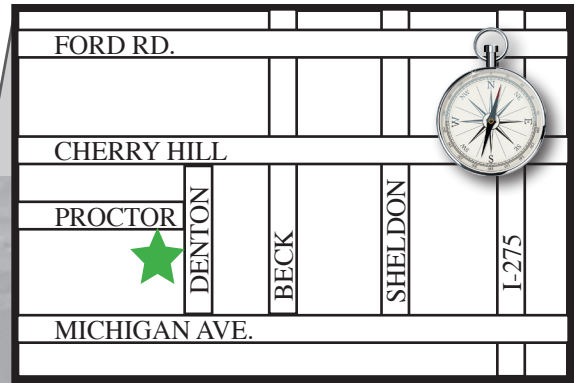

Independence Park

Proctor

Denton

Annalisa's Super-Duper Match Day Map

LEGEND	
	4v4 (U7)
	7v7 (U8-U9)
	9v9 (U11/U12)
	11v11 (U13+)
	Field Rested

Independence Park is located off Denton Rd • South of Cherry Hill.
 GPS/Mapquest: 1898 Denton Road • Canton, MI 48188
 42°17'33.75 N - 83°31'32.48 W